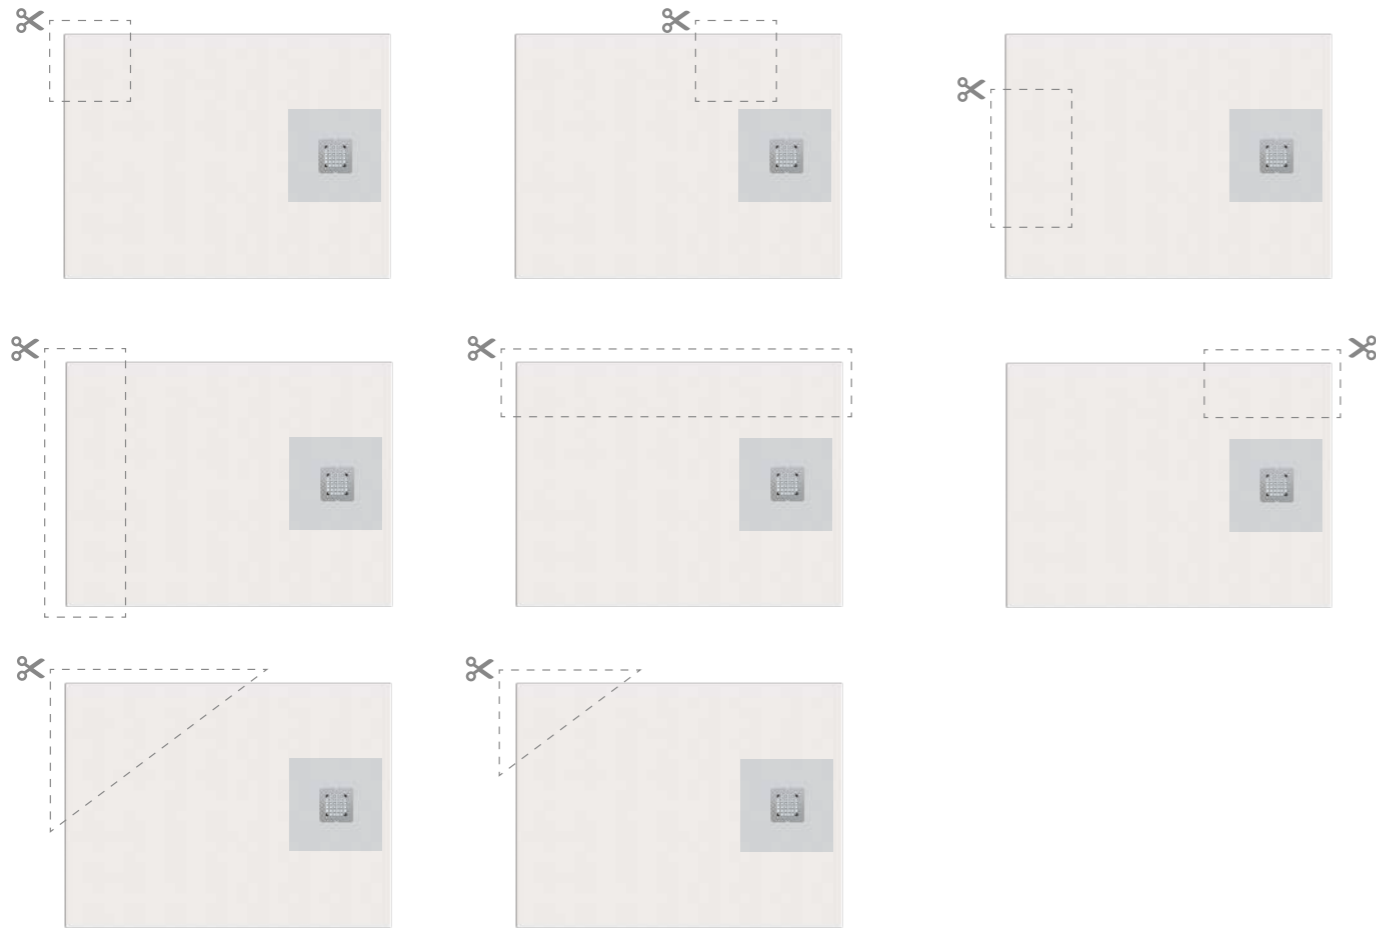

Ultra Flat S shower trays can be customised for installation in spaces of all shapes and dimensions.

Available in 28 sizes and three shapes, this collection can also be safely cut to fit all kinds of room features. Ideal Standard also offer customised production, tailored to your project.