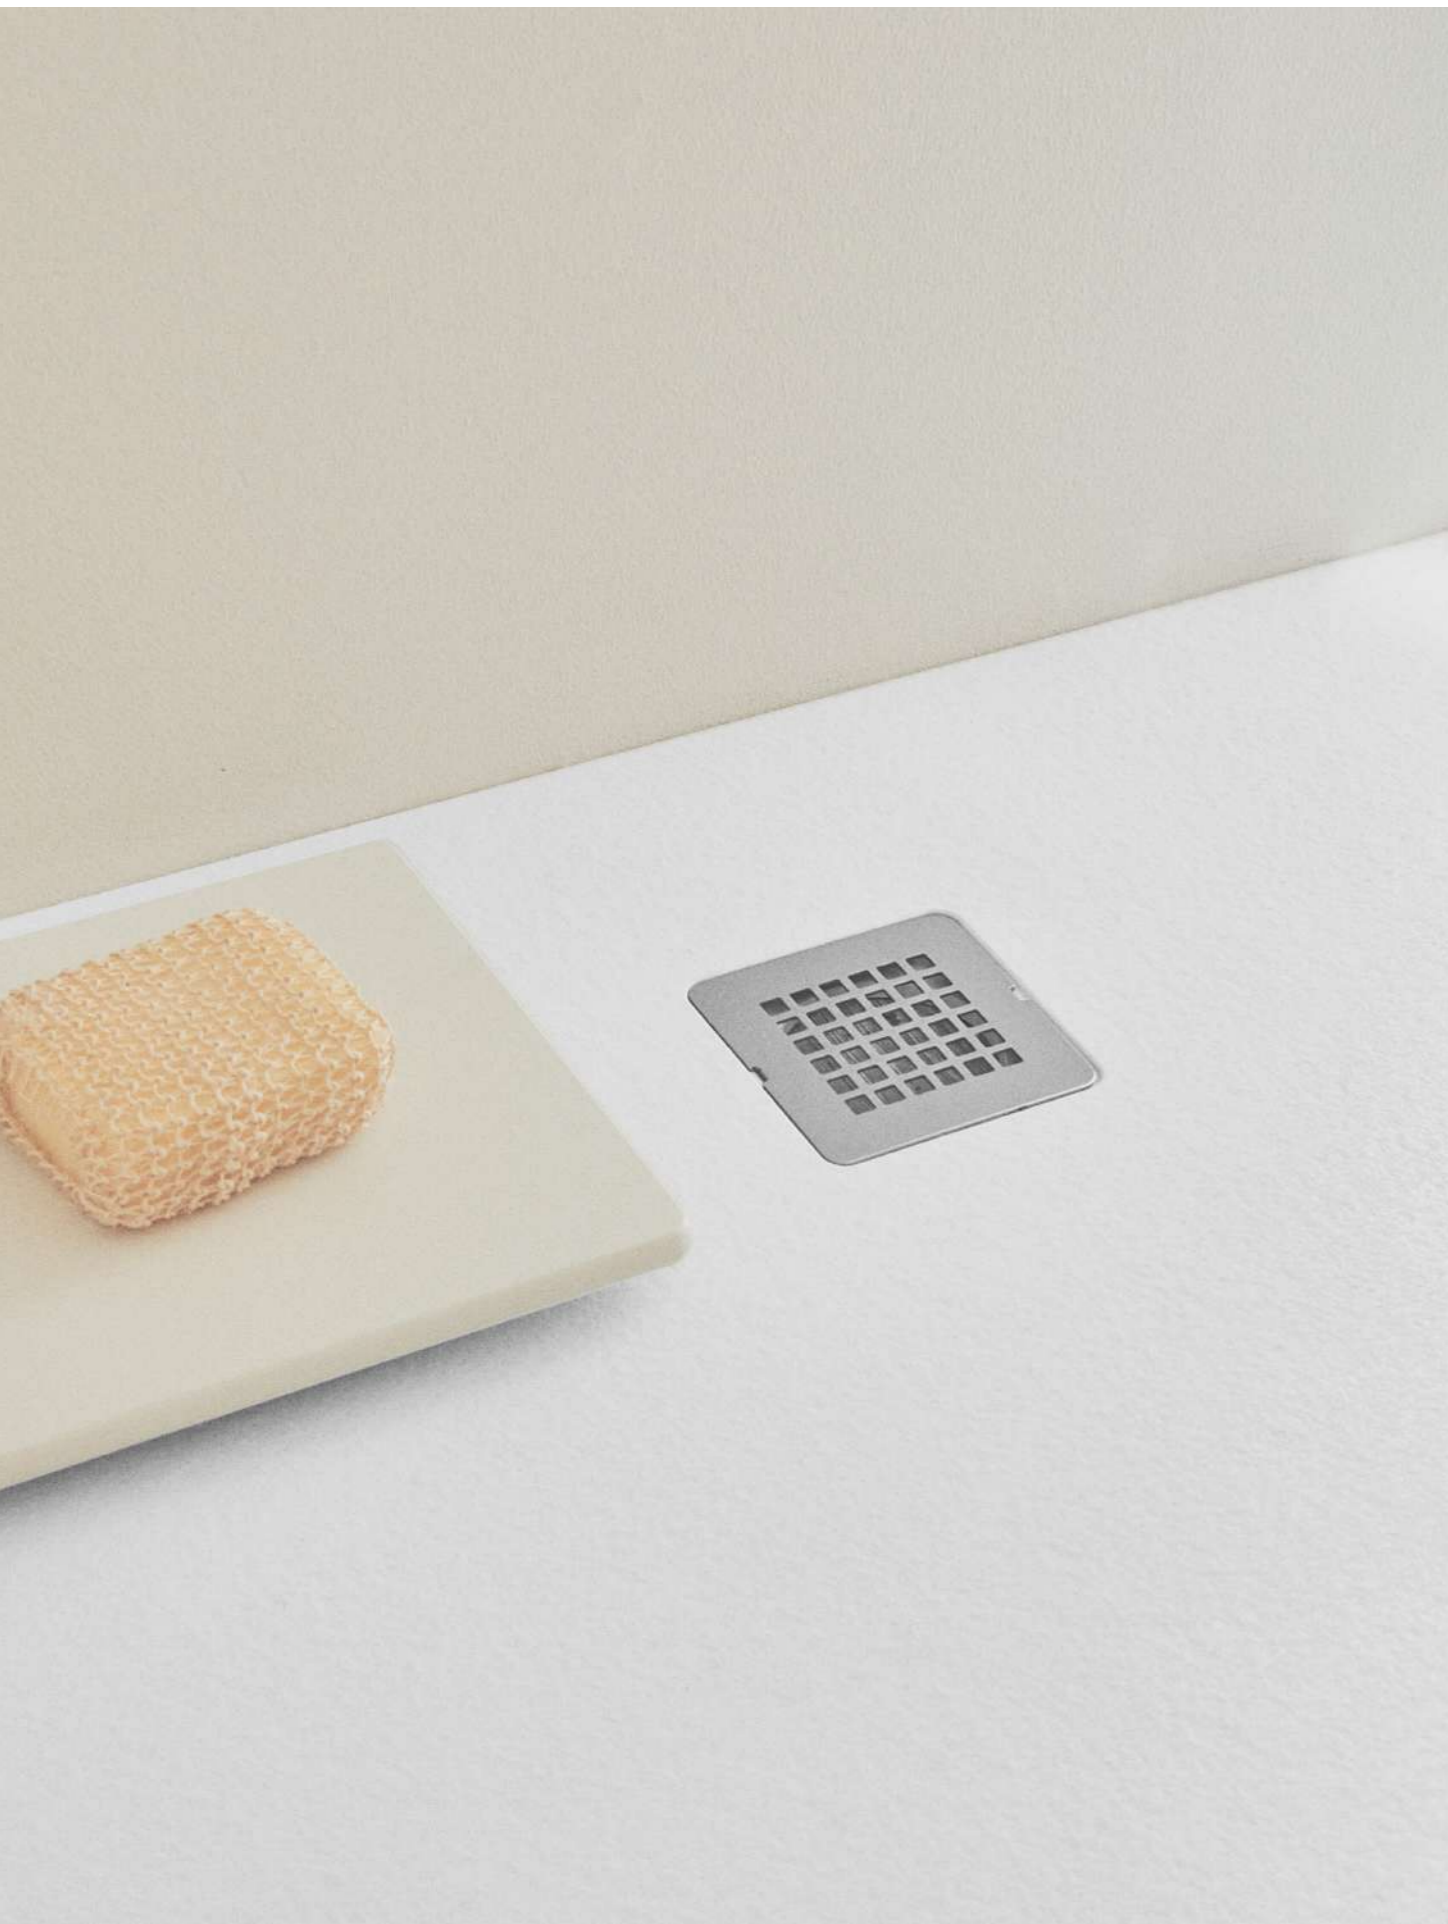

But the range of options is far from minimal. Simplicity has never been so specific.

Square

Rectangular
Waste on the long side

Rectangular
Waste on the short side

Quadrant

Achieve your vision

Achieve your design vision for your bathroom or simply maximise the space available with a choice of square, rectangular and quadrant trays, all with enclosures and panels to match. Make a feature of the low profile tray with surface-mounted installation or go for an extra-sleek look with flush fitting.

Surface-mounted fitting

Ultra Flat S

A touch of class.

Ultra Flat S is subtle yet bold, with an ethos that's all about doing more with less, giving your bathroom the seamless look of a wet room. Choose from four shades in the stone-effect finish for a monotone look that fits in with your décor or a contrasting colour that makes a strong statement.

Made with bacteria resistant and anti-slip materials, Ultra Flat S allows you to relax and enjoy the perfect shower experience. A chance to energise in an elegant and contemporary space that's the expression of you.

The stone finish effect

Ultra Flat S is made with Ideal Solid®, a hard-wearing material composed of a mixture of natural minerals and resins, coated with an opaque finish to achieve a stone effect and create a slip-resistant surface.