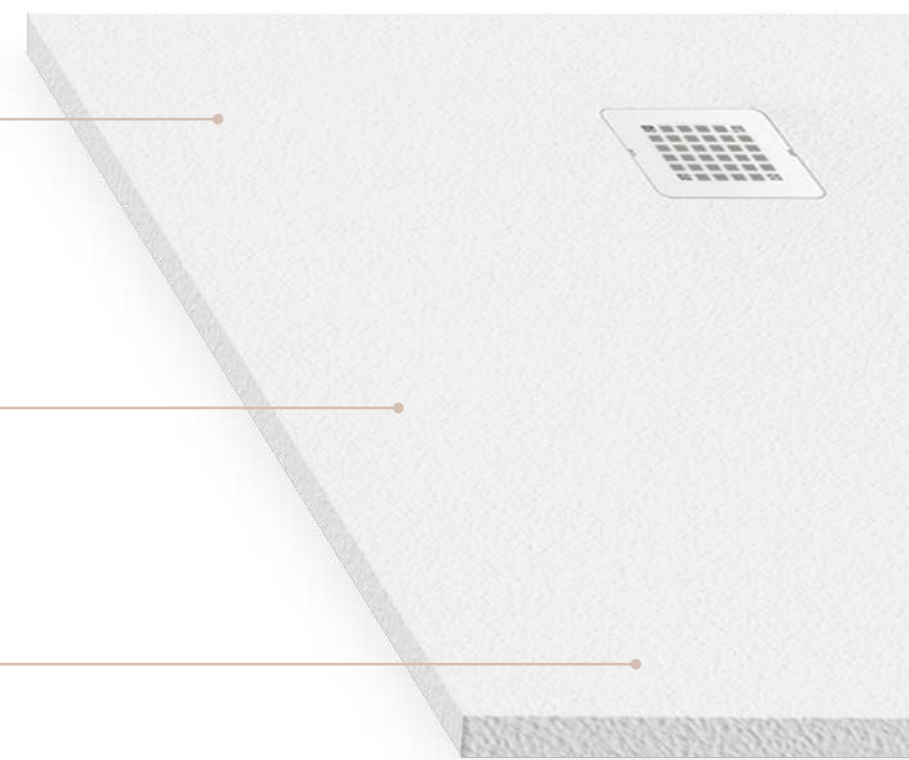

The stone finish effect

Ultra Flat S is made with Ideal Solid®, a hard-wearing material composed of a mixture of natural minerals and resins, coated with an opaque finish to achieve a stone effect and create a slip-resistant surface.

This gives an elegant and contemporary feel to your home, offering a distinctive look combined with performance and durability borne of a century of bathroom manufacturing expertise.

Anti-slip surface
Anti-slip surface to help prevent slips and falls. Conforms to DIN51097 Class C.

Tray height/thickness
30mm tray thickness for a discreet and inclusive design.

Repairable
Surface fully repairable in the unlikely event of scratching.