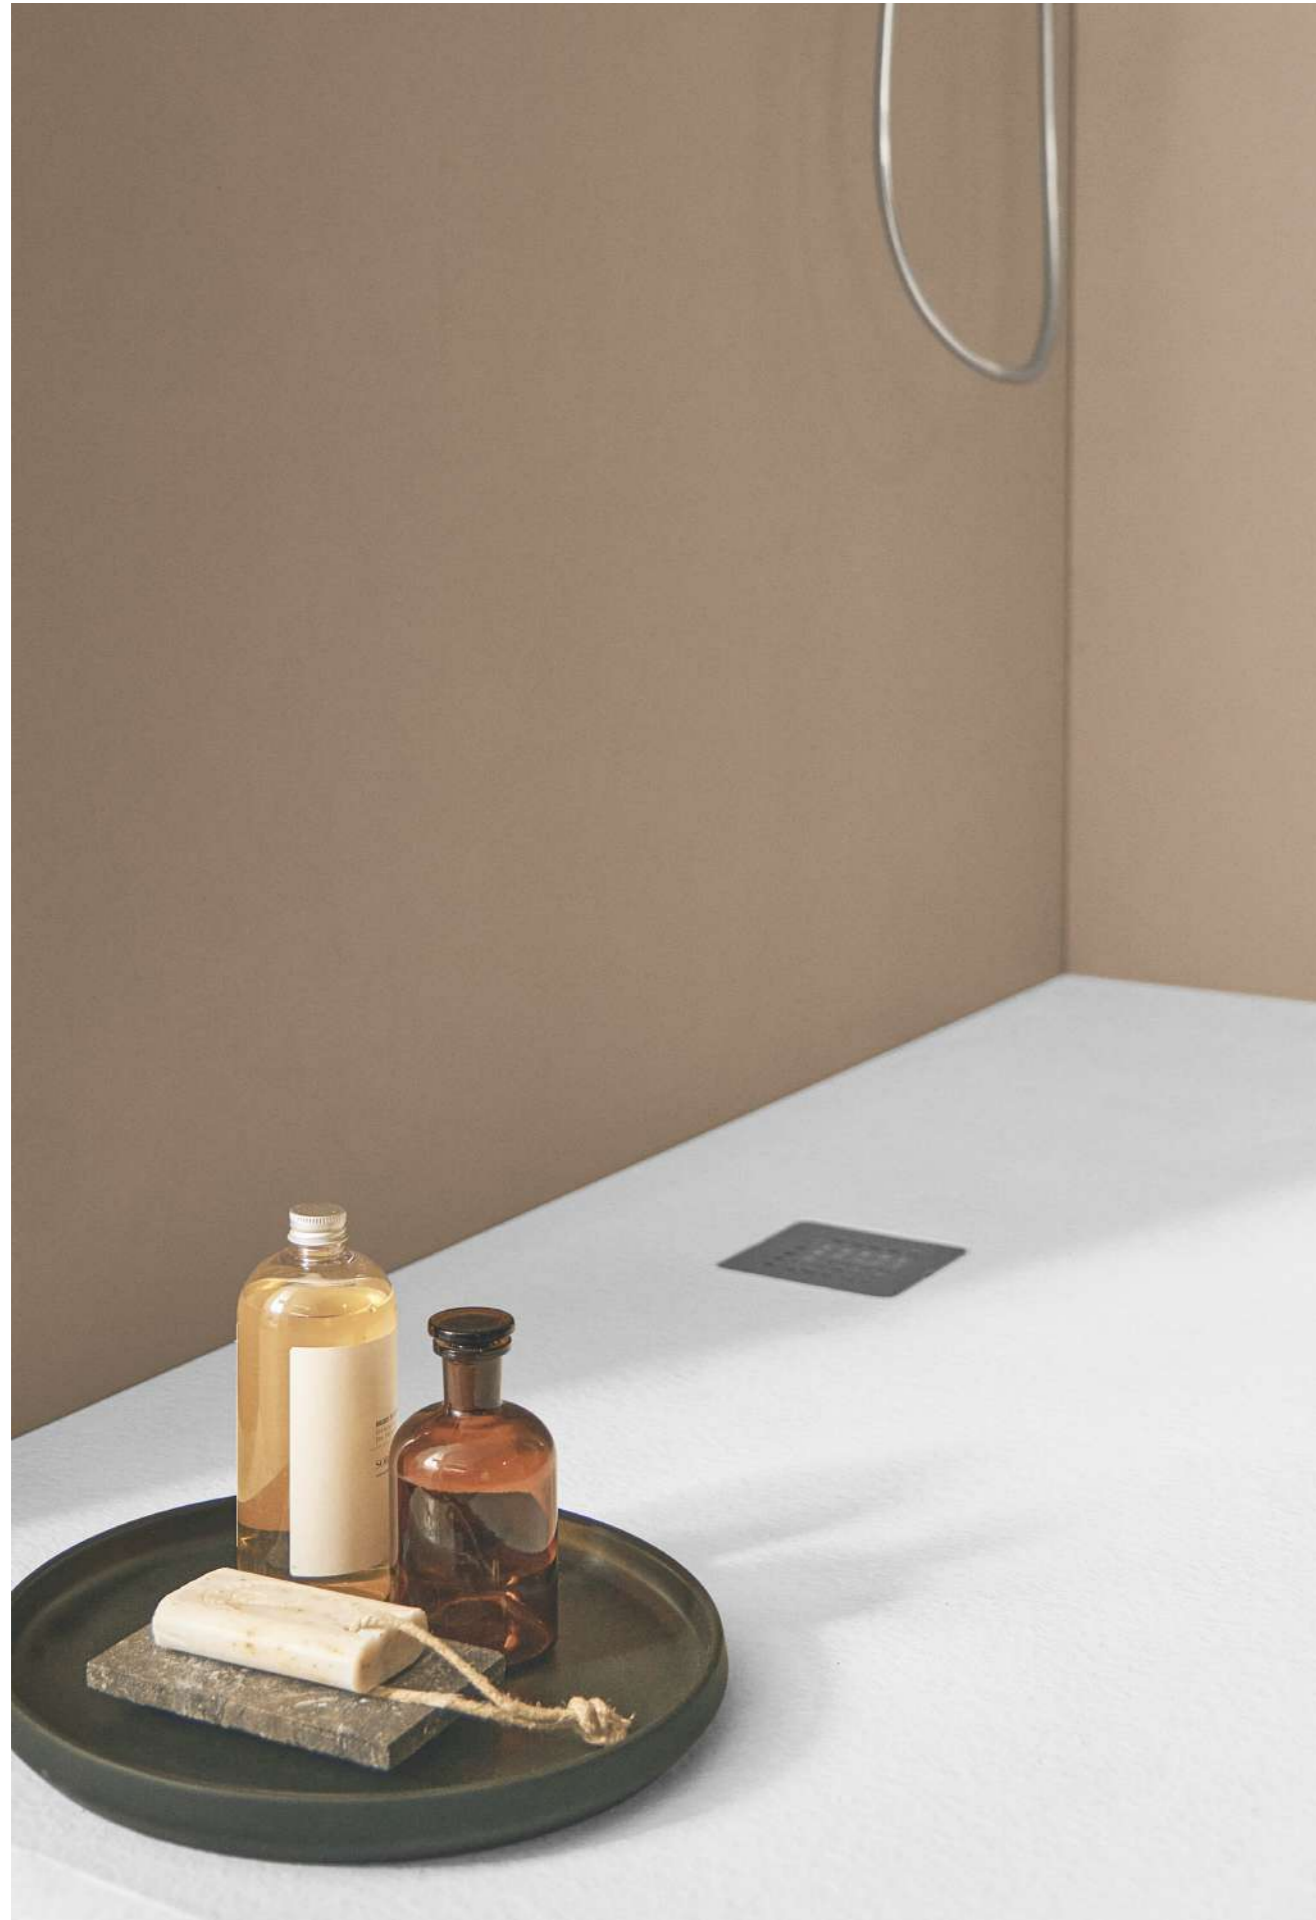

In addition, Ideal Standard can produce bespoke solutions. From modular moulds.

40 x 40 cm - uncuttable area

IDEALRAIN Shower head & wall arm

CONNECT 2 Walk-in shower panel

CERATHERM NAVIGO® Built-in bath & shower mixer

IDEALRAIN Stick & hand shower with hose

ULTRAFLAT S Shower tray

Overview

Square

K8214	80 x 80 cm
K8215	90 x 90 cm
K8216	100 x 100 cm
K8318	120 x 120 cm

A:	80 cm
	90 cm
	100 cm
	120 cm

Rectangular

Waste on the short side