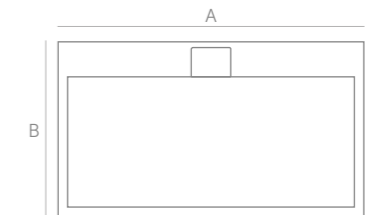

A:	100 cm	B:	90 cm
	120 cm		
	140 cm		
	160 cm		
	170 cm		
	180 cm		
	200 cm		

Waste cover

Ultra Flat S i.life trays come with colour-matched covers to complement the four tray finishes.

White	Sand	Grey	Black
TV913FR	TV913FT	TV913FS	TV913FV

Suggested waste system without waste cover

K936367