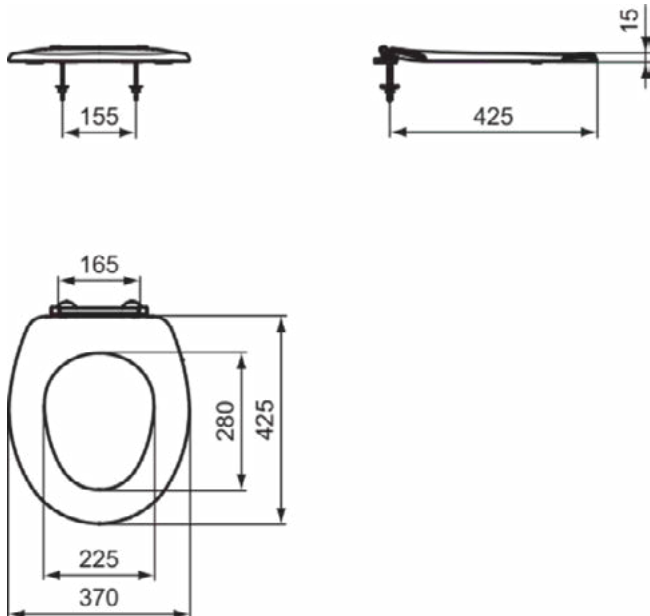

CONTOUR 21 - MEDICAL & CARE

K792801

CONTOUR 21 - MEDICAL & CARE | Zitting zonder deksel 370x425 mm in glanzend wit afwerking

Afbeelding & technische tekening

Algemene informatie

Productcategorie:	Closetzittingen
Producttype:	Zitting zonder deksel
Merk:	Ideal Standard
Collectie:	CONTOUR 21 - MEDICAL & CARE
Ontwerper:	Ideal Standard
Colour:	01 - Glanzend Wit
Afwerking van het oppervlak:	glanzend
Breedte (mm):	370
Lengte / sprong (mm):	425
Bevestigingswijze:	Scharnierenset
Nettogewicht (kg):	1.85
VVS:	615320000
EAN-code:	4015413039376

Product specificaties

Anti-diefstal:	Nee
Sluitingsfunctie:	Normale sluiting
Kleurcode:	01
Kleuromschrijving:	glanzend wit
Doorlopende scharnierpen:	Ja
Fixatie locatie:	Bovenkant
Geschikt voor universele toiletspot:	Nee
Materiaal scharnier:	RVS
Scharnierbevestiging aan zitting:	In ring gestoken pinnen
Materiaal:	Kunststof
Materiaalkwaliteit:	Duroplast
PVD technologie:	Nee
Quick release functie:	Nee
Slank model:	Nee
Afwerking van het oppervlak:	glanzend
Met motief:	Nee