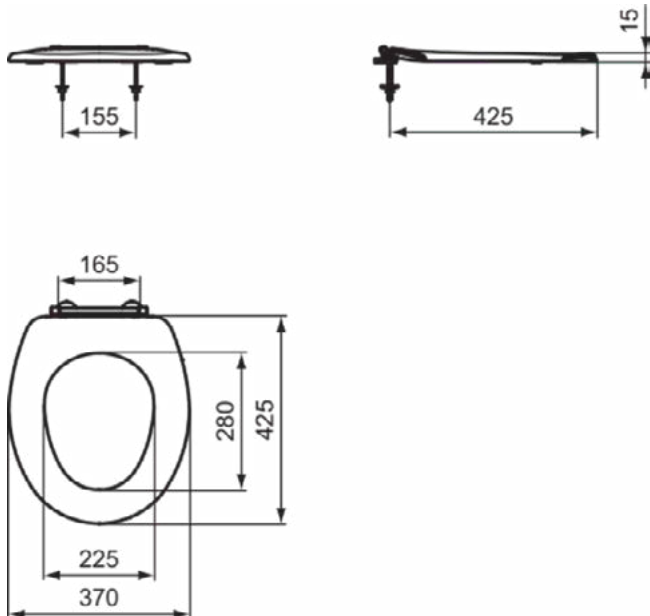

CONTOUR 21 - MEDICAL & CARE

K712201

CONTOUR 21 - MEDICAL & CARE | Zitting zonder deksel 370x425 mm in glanzend wit afwerking

Afbeelding & technische tekening

Algemene informatie

Productcategorie:	Closetzittingen
Producttype:	Zitting zonder deksel
Merk:	Ideal Standard
Collectie:	CONTOUR 21 - MEDICAL & CARE
Ontwerper:	Ideal Standard
Colour:	01 - Glanzend Wit
Afwerking van het oppervlak:	glanzend
Breedte (mm):	370
Lengte / sprong (mm):	425
Bevestigingswijze:	Scharnierenset
Nettogewicht (kg):	1.90
EAN-code:	4015413046138

Product specificaties

Anti-diefstal:	Nee
Sluitingsfunctie:	Normale sluiting
Kleurcode:	01
Kleuromschrijving:	glanzend wit
Doorlopende scharnierpen:	Nee
Geschikt voor universele toiletpot:	Nee
Materiaal scharnier:	RVS
Scharnierbevestiging aan zitting:	In deksel gestoken pinnen
Materiaal:	Kunststof
Materiaalkwaliteit:	Duroplast
PVD technologie:	Nee
Quick release functie:	Nee
Slank model:	Nee
Afwerking van het oppervlak:	glanzend
Met motief:	Nee